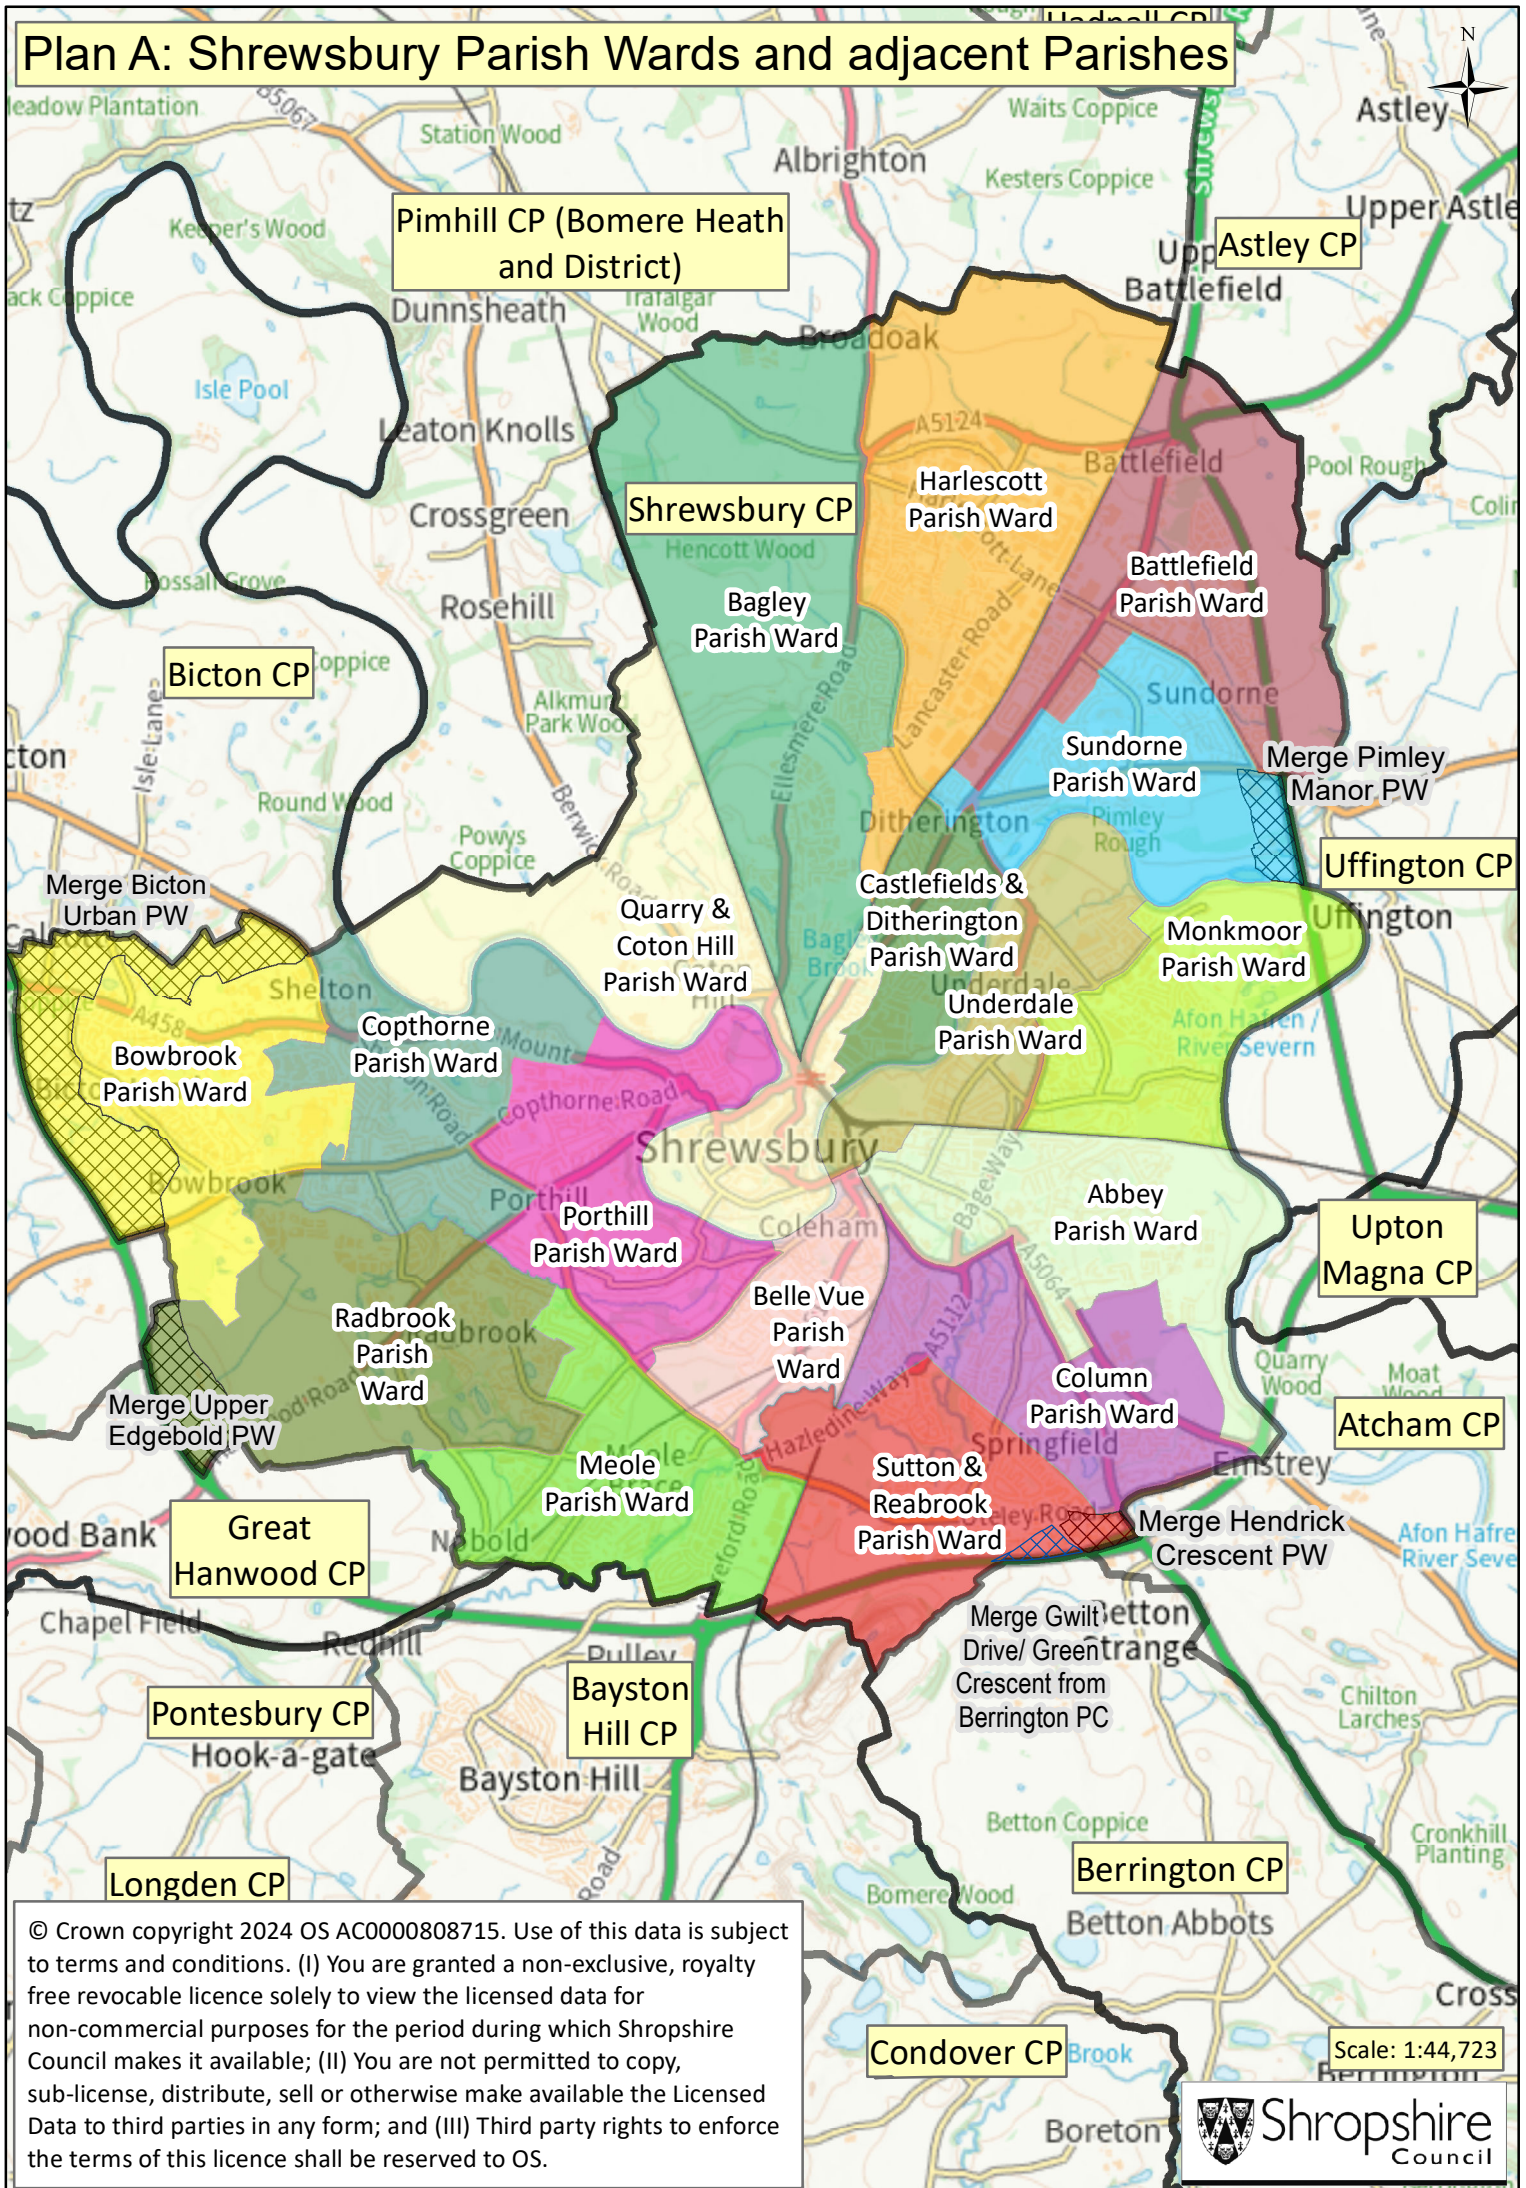

# Plan A: Shrewsbury Parish Wards and adjacent Parishes

© Crown copyright 2024 OS AC0000808715. Use of this data is subject to terms and conditions. (I) You are granted a non-exclusive, royalty free revocable licence solely to view the licensed data for non-commercial purposes for the period during which Shropshire Council makes it available; (II) You are not permitted to copy, sub-license, distribute, sell or otherwise make available the Licensed Data to third parties in any form; and (III) Third party rights to enforce the terms of this licence shall be reserved to OS.