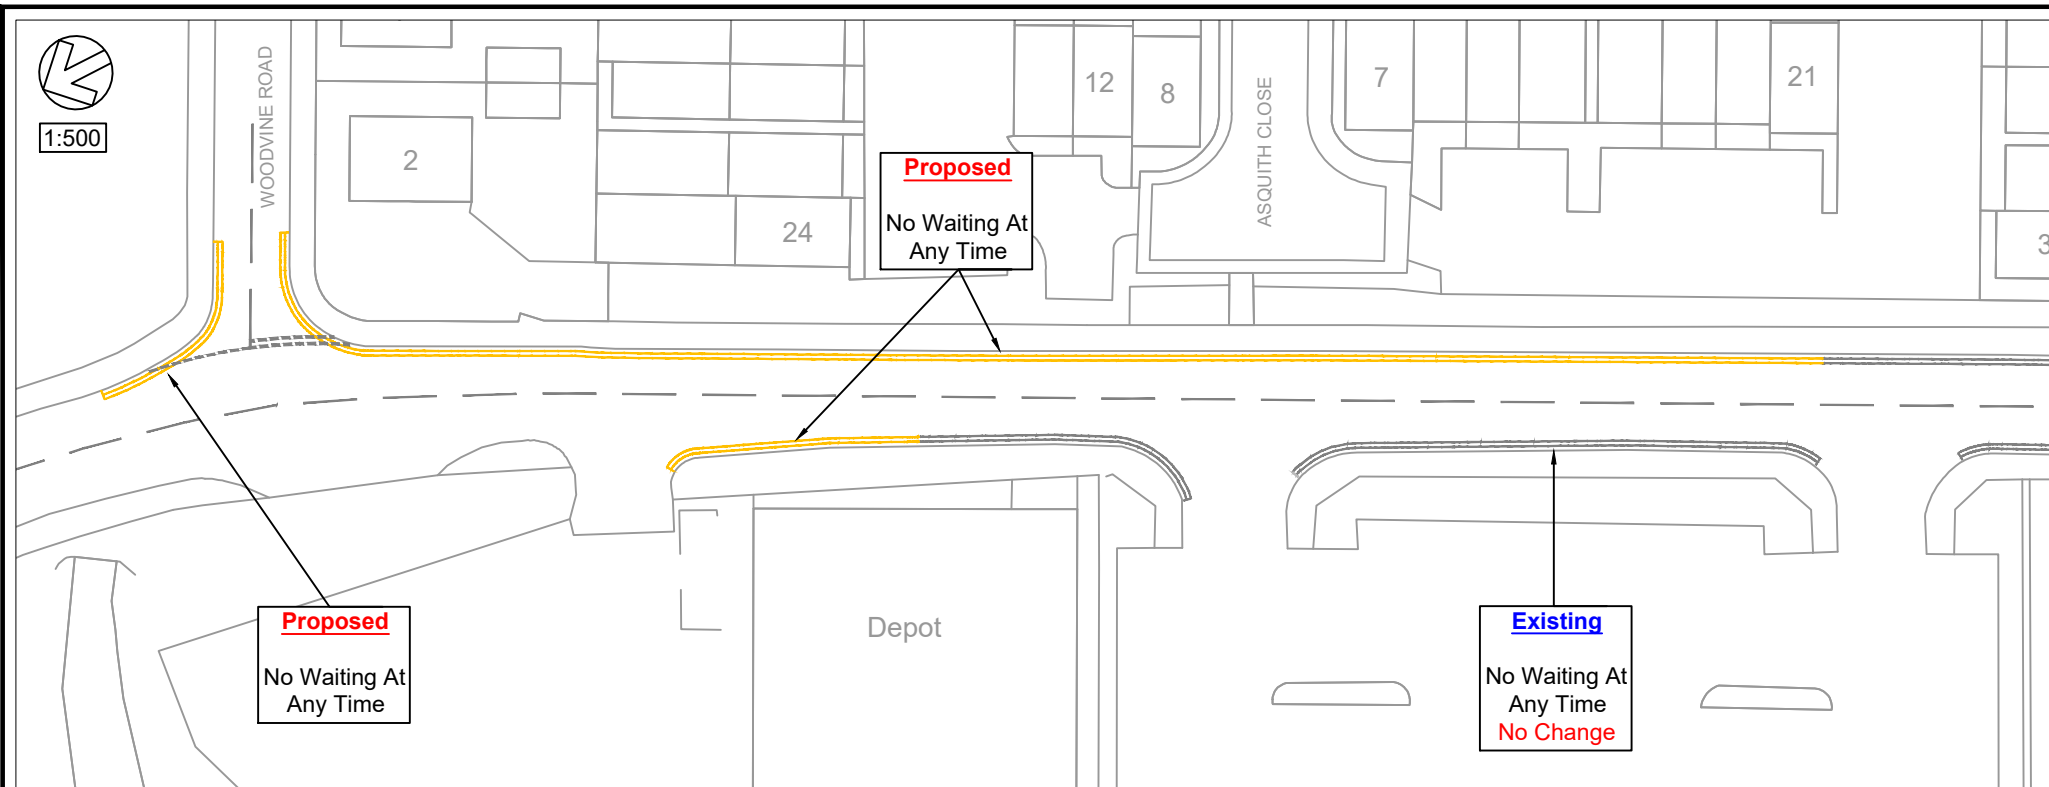

File name G:_AUTOCAD\JP\ARLINGTON WAY, SHREWSBURY - SC.DWG, printed on 20 March 2018 13:53:14, by Plumridge, John

DO NOT SCALE

DRAWING STATUS: FOR INFORMATION

CLIENT:

ARCHITECT:

PROJECT: Arlington Way, Shrewsbury

TITLE: Proposed Waiting Restrictions

SCALE @ A3: As Shown	CHECKED: IW	APPROVED: IW

PROJECT No:	DESIGNED: JDP	DRAWN: 20/03/18	DATE: JDP

DRAWING No:	REV: P01