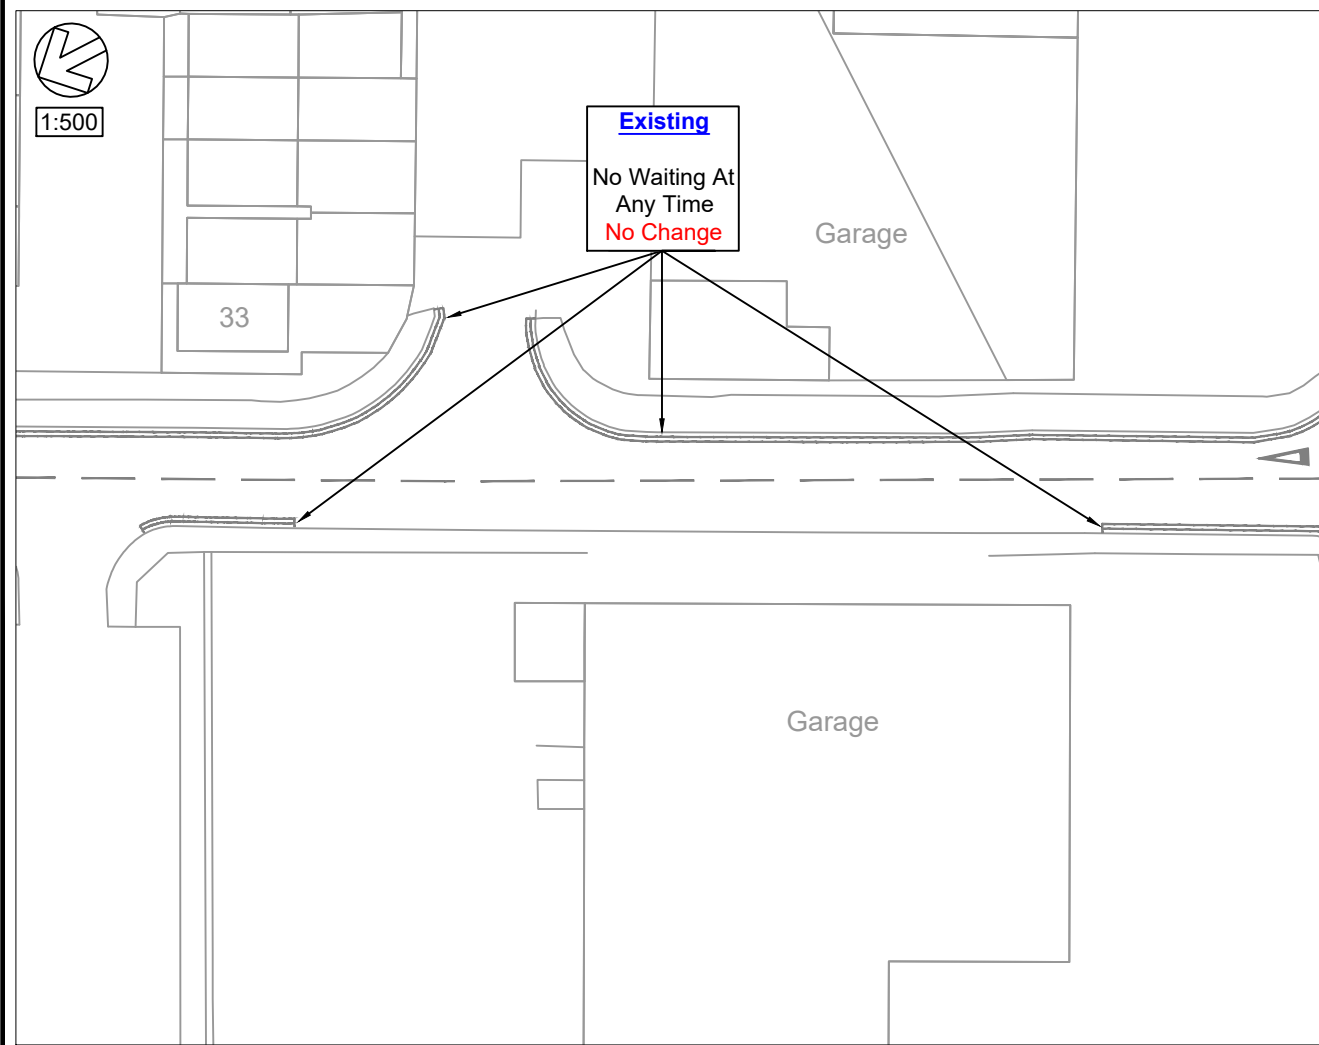

File name G:_AUTOCAD\JP\ARLINGTON WAY, SHREWSBURY - SC.DWG, printed on 20 March 2018 13:53:14, by Plumridge, John

DO NOT SCALE

DRAWING STATUS: FOR INFORMATION

CLIENT:

ARCHITECT:

PROJECT: Arlington Way, Shrewsbury

TITLE: Proposed Waiting Restrictions

SCALE @ A3: As Shown	CHECKED: IW	APPROVED: IW

PROJECT No:	DESIGNED: JDP	DRAWN: 20/03/18	DATE: JDP

DRAWING No:	REV: P01